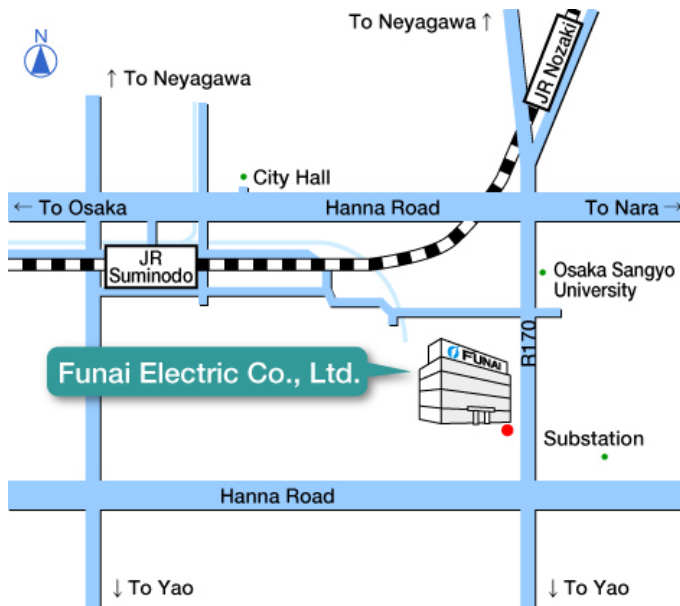

Head Office

Address 7-7-1 Nakagaito, Daito, Osaka 574-0013

TEL +81-72-870-4303 FAX +81-72-871-1112

Access from Close Stations

10 minutes by taxi from Suminodo Station JR Gakkentoshi Line.

20 minutes on foot from Nozaki Station JR Gakkentoshi Line.

Access from Main Terminals

How to get from Kansai International Airport

JR Route (About 90 minutes)

JR Kansai International Airport Station

↓ (JR Kansaikuko Line 52 minutes)

Transfer at Tennoji Station

↓ (JR Kanjyo Line 13 minutes)

Transfer at Kyobashi Station

↓ (JR Gakkentoshi Line 12 minutes)

Get off at Suminodo Station

↓ (Taxi 10 minutes)

Funai Electric Co., Ltd.

Nankai Line Route (About 90 minutes)

Nankai Kansai International Airport Station